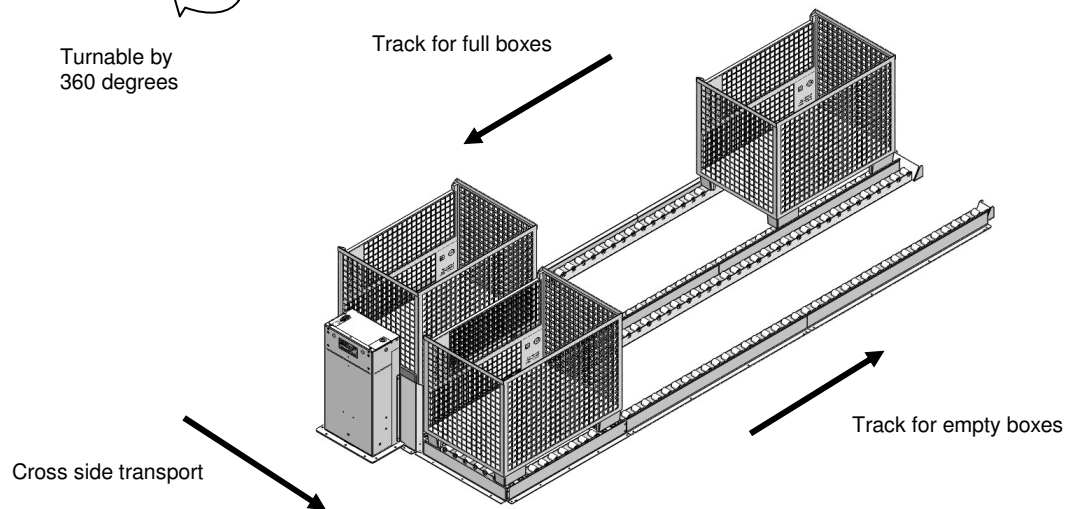

## Providing of Pallet Cages / Containers TRB

Item no. 143444

Turnable by  
360 degrees

Item no. 202052

Item no.	Product to be transported	Remark
143444	pallet cage or pallet size 1.200 x 800 mm	turning device with roller track
202052	pallet cage or pallet size 1.200 x 800 mm	push-station with roller track