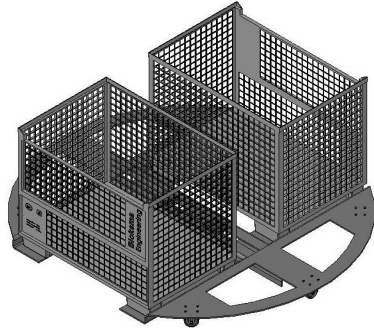

## Providing of Pallet Cages / Containers TRB

Item no. 143444

Turnable by  
360 degrees

Item no. 202052

Item no.	Product to be transported	Remark
143444	pallet cage or pallet size 1.200 x 800 mm	turning device with roller track
202052	pallet cage or pallet size 1.200 x 800 mm	push-station with roller track

Other models / dimensions on request.